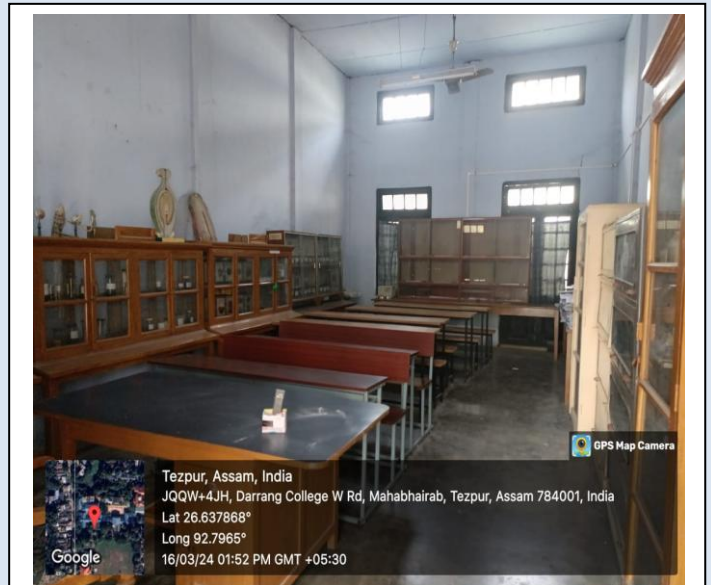

Confidential room(physics)- 104.146 sq. ft.

Room 9(Botany)- 437.90 sq. ft.