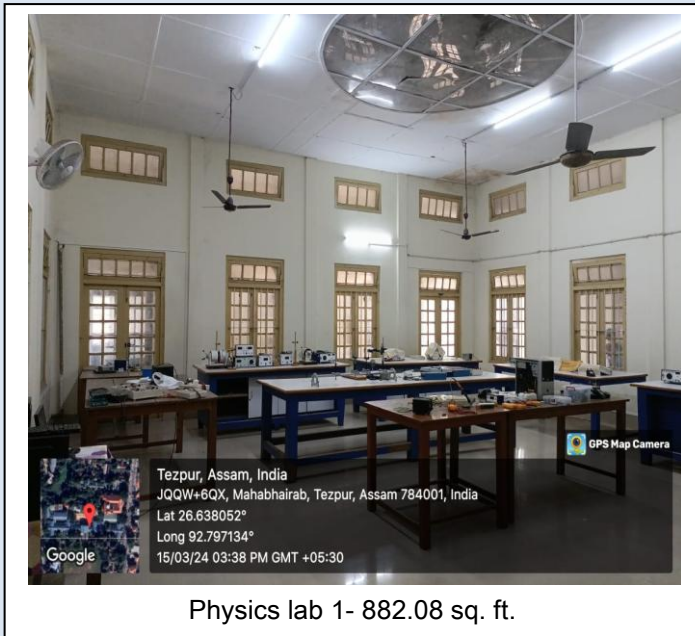

Room no 3(Assamese)- 1024.16 sq. ft.

Gallery 1(Room 20)- 787.36 sq. ft.

Gallery 2(Room 21)- 876.16 sq. ft.

Teacher's common room physics- 747.80 sq. ft.

Physics lab staff room- 328.56 sq. ft.

Dark room- 441.04 sq. ft.