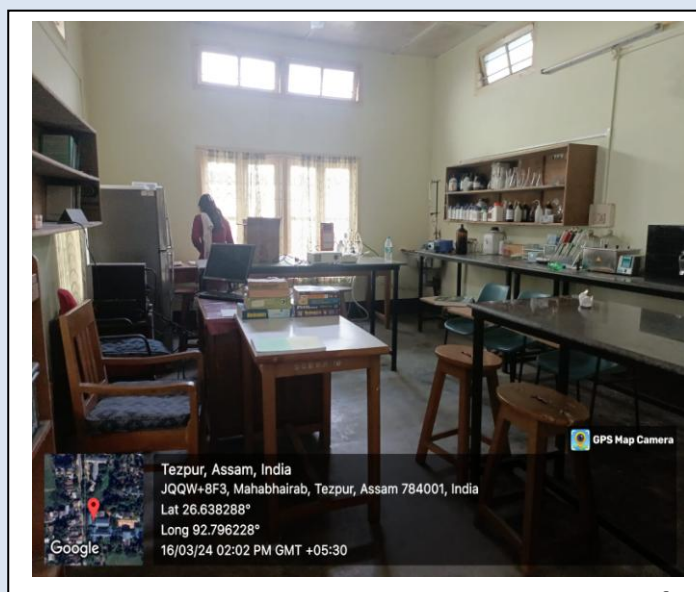

Botany general lab 2- 826 sq. ft.

Botany kitchen(room-11)- 219.45 sq. ft.

Chemical & glassware botany- 32.39 sq. ft.

Departmental library (Botany)- 38.50 sq. ft.

Plant Physiology and Molecular Biology Lab- 315 sq. ft.