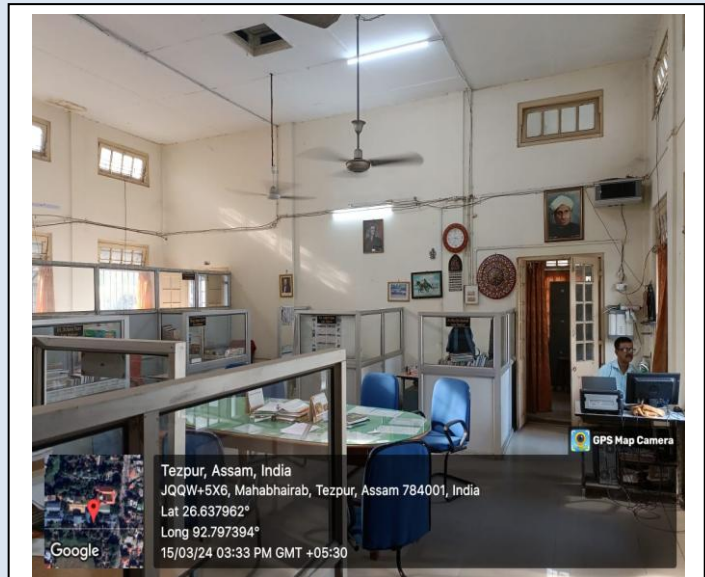

Gallery 1(Room 20)- 787.36 sq. ft.

Teacher's common room physics- 747.80 sq. ft.