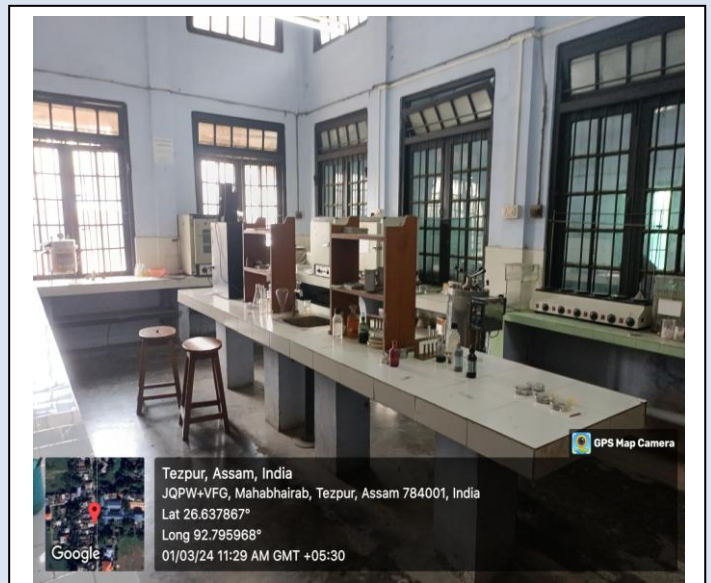

Confidential room(physics)- 104.146 sq. ft.

Botany teacher's common room- 649 sq. ft.

Room 9(Botany)- 437.90 sq. ft.

Room 8(Botany) - 464 sq. ft.

Botany lab 1- 1017.75 sq. ft.

Botany general lab 3- 781.75 sq. ft.