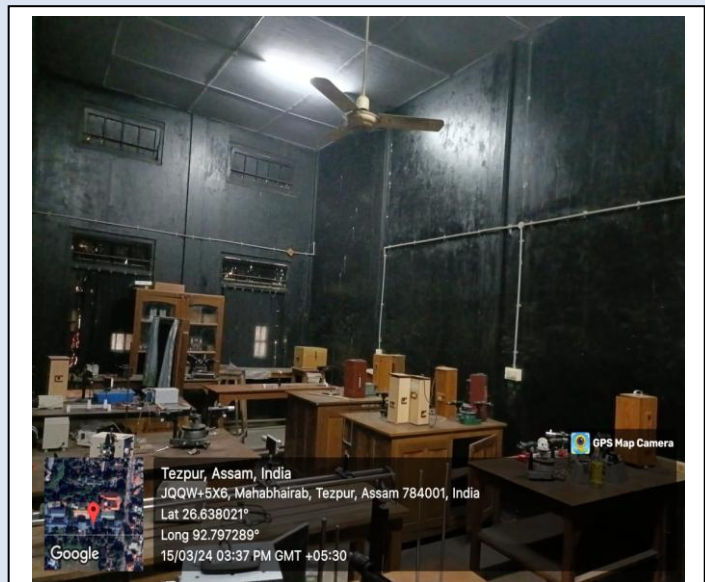

Room no 3(Assamese)- 1024.16 sq. ft.

Gallery 1(Room 20)- 787.36 sq. ft.

Gallery 2(Room 21)- 876.16 sq. ft.

Teacher's common room physics- 747.80 sq. ft.

Physics lab staff room- 328.56 sq. ft.

Dark room- 441.04 sq. ft.